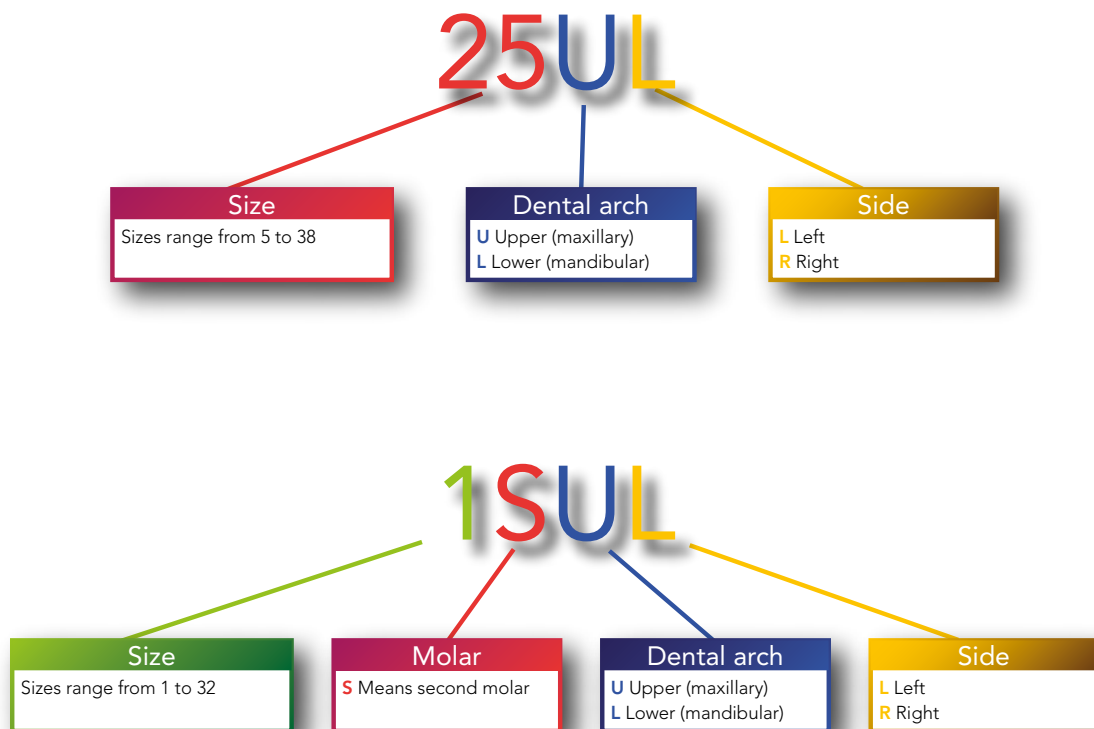

Bands

Two types of high-quality molar bands are available. Both bands are manufactured by TOMY® in Japan.

Band Coding

Sure-Snap Molar Bands: How are product numbers (P/Ns) created?

A-Fit Molar Bands: How are product numbers (P/Ns) created?

Sure-Snap Bicuspid Bands: How are product numbers (P/Ns) created?

A-Fit Molar Bands

The A-Fit band features all the qualities of Sure-Snap. The difference is a higher crown height and a larger choice of sizes in the higher numbers. See page 109 for A-Fit Bands identification.

A-Fit First Molar Kits – Distribution by Quadrant (UR,UL,LR,LL)

Size	5	6	7	8	9	10	11	12	13	14	15	16	17	18	19	20	21	22	23	24	25	26	27	28	29	30	31	32	33	34	35	36	37	38		
Starter									1	2	2	2	2	2	2	2	2	2	2	2	2															
Intro	1	1	1	1	1	1	2	2	2	2	2	3	3	3	2	2	2	2	2	1	1	1	1	1	1	1	1	1	1	1	1	1	1	1	1	
Standard	1	1	1	2	4	4	4	5	6	6	6	6	6	6	5	5	4	4	3	3	2	2	2	2	1	1	1	1	1	1	1	1	1	1		
Master	2	2	2	6	8	8	8	10	12	12	12	12	12	12	10	10	8	8	6	6	4	4	4	2	2	2	2	2	2	2	2	2	2	2		

Lower Second Molars, Bands Only

Starter Kit: 50 Assorted Bands, 13 Sizes
 Intro Kit: 100 Assorted Bands, 32 Sizes
 Standard Kit: 200 Assorted Bands, 32 Sizes
 Master Kit: 400 Assorted Bands, 32 Sizes