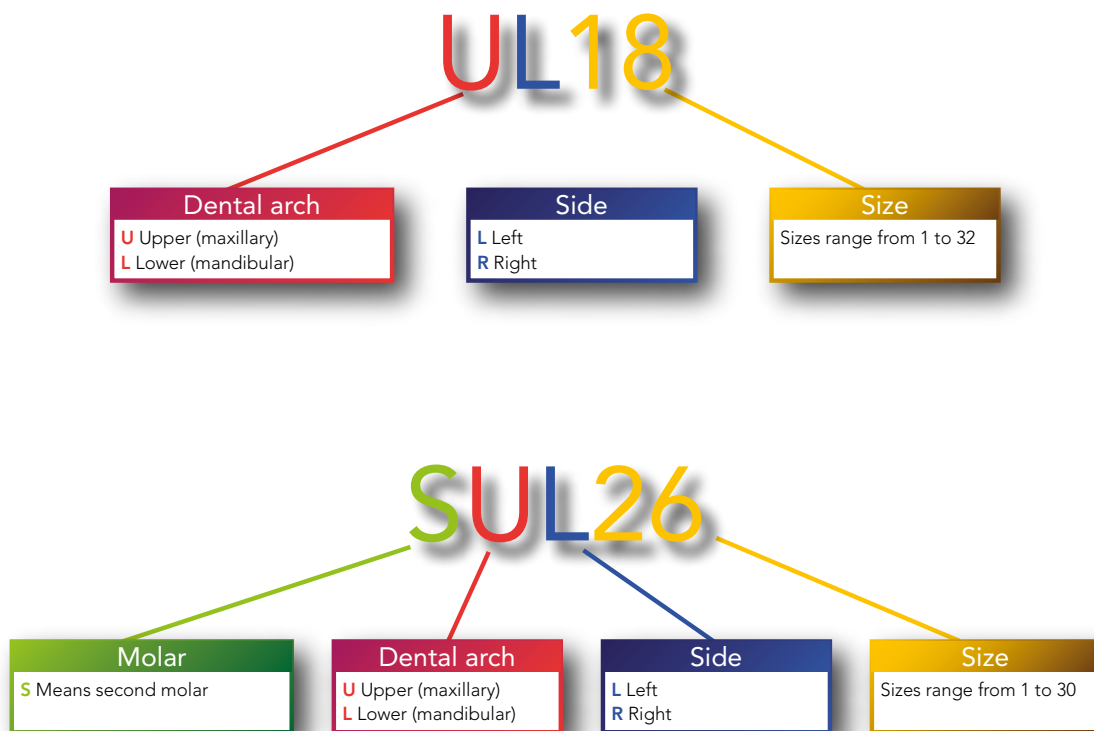

Bands

Two types of high-quality molar bands are available. Both bands are manufactured by TOMY® in Japan.

Band Coding

Sure-Snap Molar Bands: How are product numbers (P/Ns) created?

A-Fit Molar Bands: How are product numbers (P/Ns) created?

Sure-Snap Bicuspid Bands: How are product numbers (P/Ns) created?

A-Fit Molar Bands

The A-Fit band features all the qualities of Sure-Snap. The difference is a higher crown height and a larger choice of sizes in the higher numbers. See page 109 for A-Fit Bands identification.

A-Fit First Molar Kits – Distribution by Quadrant (UR,UL,LR,LL)

Size	5	6	7	8	9	10	11	12	13	14	15	16	17	18	19	20	21	22	23	24	25	26	27	28	29	30	31	32	33	34	35	36	37	38		
Starter									1	2	2	2	2	2	2	2	2	2	2	2	2															
Intro	1	1	1	1	1	1	2	2	2	2	2	3	3	3	2	2	2	2	2	1	1	1	1	1	1	1	1	1	1	1	1	1	1	1	1	
Standard	1	1	1	2	4	4	4	5	6	6	6	6	6	6	5	5	4	4	3	3	2	2	2	2	1	1	1	1	1	1	1	1	1	1		
Master	2	2	2	6	8	8	8	10	12	12	12	12	12	12	10	10	8	8	6	6	4	4	4	2	2	2	2	2	2	2	2	2	2	2		

Lower Second Molars, Bands Only

Starter Kit: 50 Assorted Bands, 13 Sizes
 Intro Kit: 100 Assorted Bands, 32 Sizes
 Standard Kit: 200 Assorted Bands, 32 Sizes
 Master Kit: 400 Assorted Bands, 32 Sizes