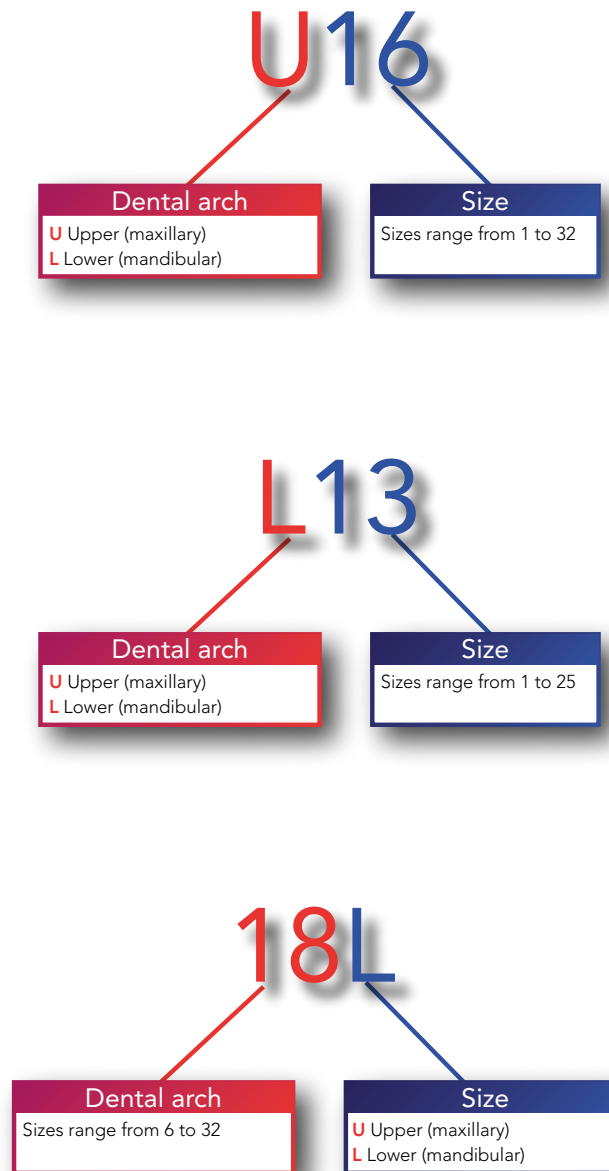

Bands

Two types of high-quality molar bands are available. Both bands are manufactured by TOMY® in Japan.

Band Coding

Sure-Snap Molar Bands: How are product numbers (P/Ns) created?

A-Fit Molar Bands: How are product numbers (P/Ns) created?

Sure-Snap Bicuspid Bands: How are product numbers (P/Ns) created?

A-Fit Molar Bands

The A-Fit band features all the qualities of Sure-Snap. The difference is a higher crown height and a larger choice of sizes in the higher numbers. See page 109 for A-Fit Bands identification.

A-Fit First Molar Kits – Distribution by Quadrant (UR,UL,LR,LL)

Size	5	6	7	8	9	10	11	12	13	14	15	16	17	18	19	20	21	22	23	24	25	26	27	28	29	30	31	32	33	34	35	36	37	38		
Starter									1	2	2	2	2	2	2	2	2	2	2	2	2															
Intro	1	1	1	1	1	1	2	2	2	2	2	3	3	3	2	2	2	2	2	1	1	1	1	1	1	1	1	1	1	1	1	1	1	1	1	
Standard	1	1	1	2	4	4	4	5	6	6	6	6	6	6	5	5	4	4	3	3	2	2	2	2	1	1	1	1	1	1	1	1	1	1		
Master	2	2	2	6	8	8	8	10	12	12	12	12	12	12	10	10	8	8	6	6	4	4	4	2	2	2	2	2	2	2	2	2	2	2		

A-Fit Second Molar Kits – Distribution by Quadrant (UR,UL,LR,LL)

Size	1	2	3	4	5	6	7	8	9	10	11	12	13	14	15	16	17	18	19	20	21	22	23	24	25	26	27	28	29	30	31	32		
Starter												1	2	2	2	2	2	2	2	2	2	2	2											
Intro	1	1	1	1	1	1	1	1	1	1	1	2	2	2	2	2	2	3	3	3	3	2	2	2	2	1	1	1	1	1	1	1	1	
Standard	1	1	1	1	2	2	2	3	4	4	4	5	5	6	6	6	6	6	6	5	5	4	3	2	2	2	1	1	1	1	1	1	1	
Master	1	1	1	2	2	2	4	4	6	6	8	10	10	12	14	16	16	16	14	12	10	8	6	4	4	2	2	2	2	2	1	1	1	